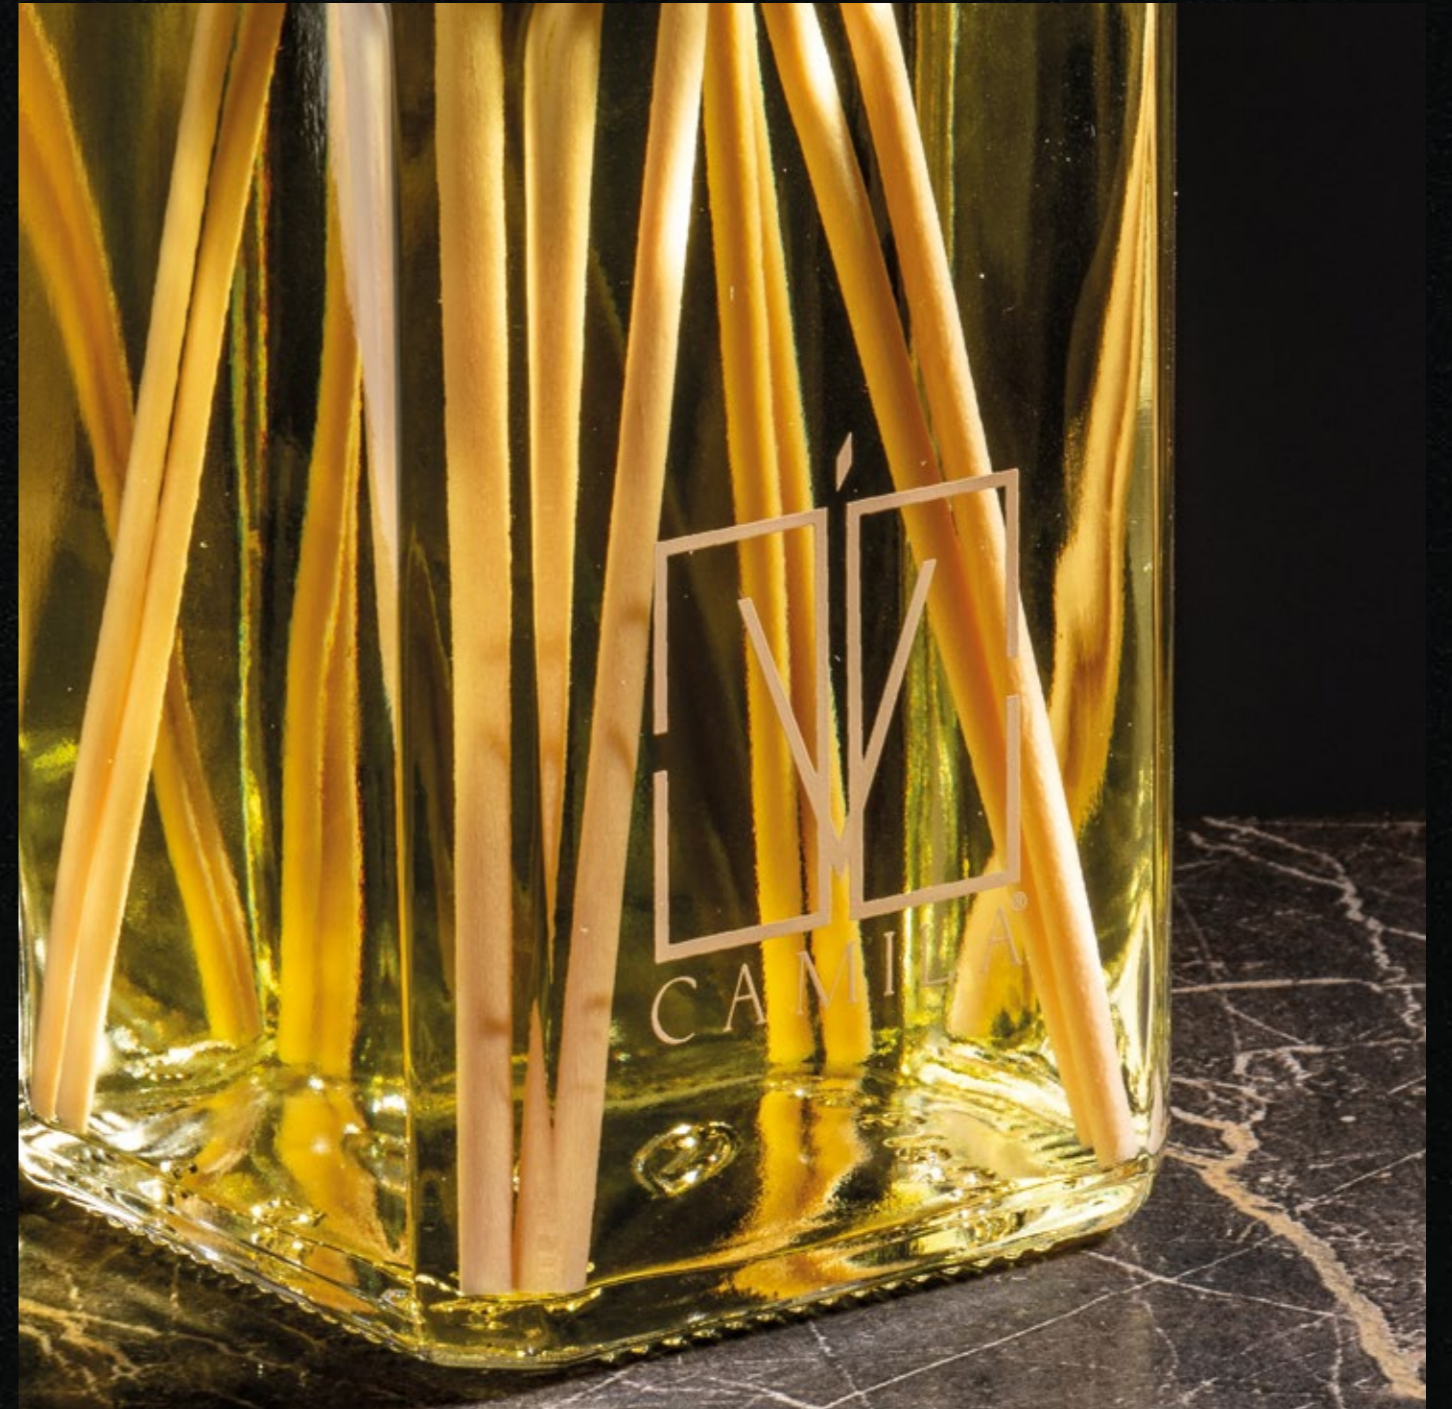

CAMILA
SEDUCTIVE

SEDUCTIVE