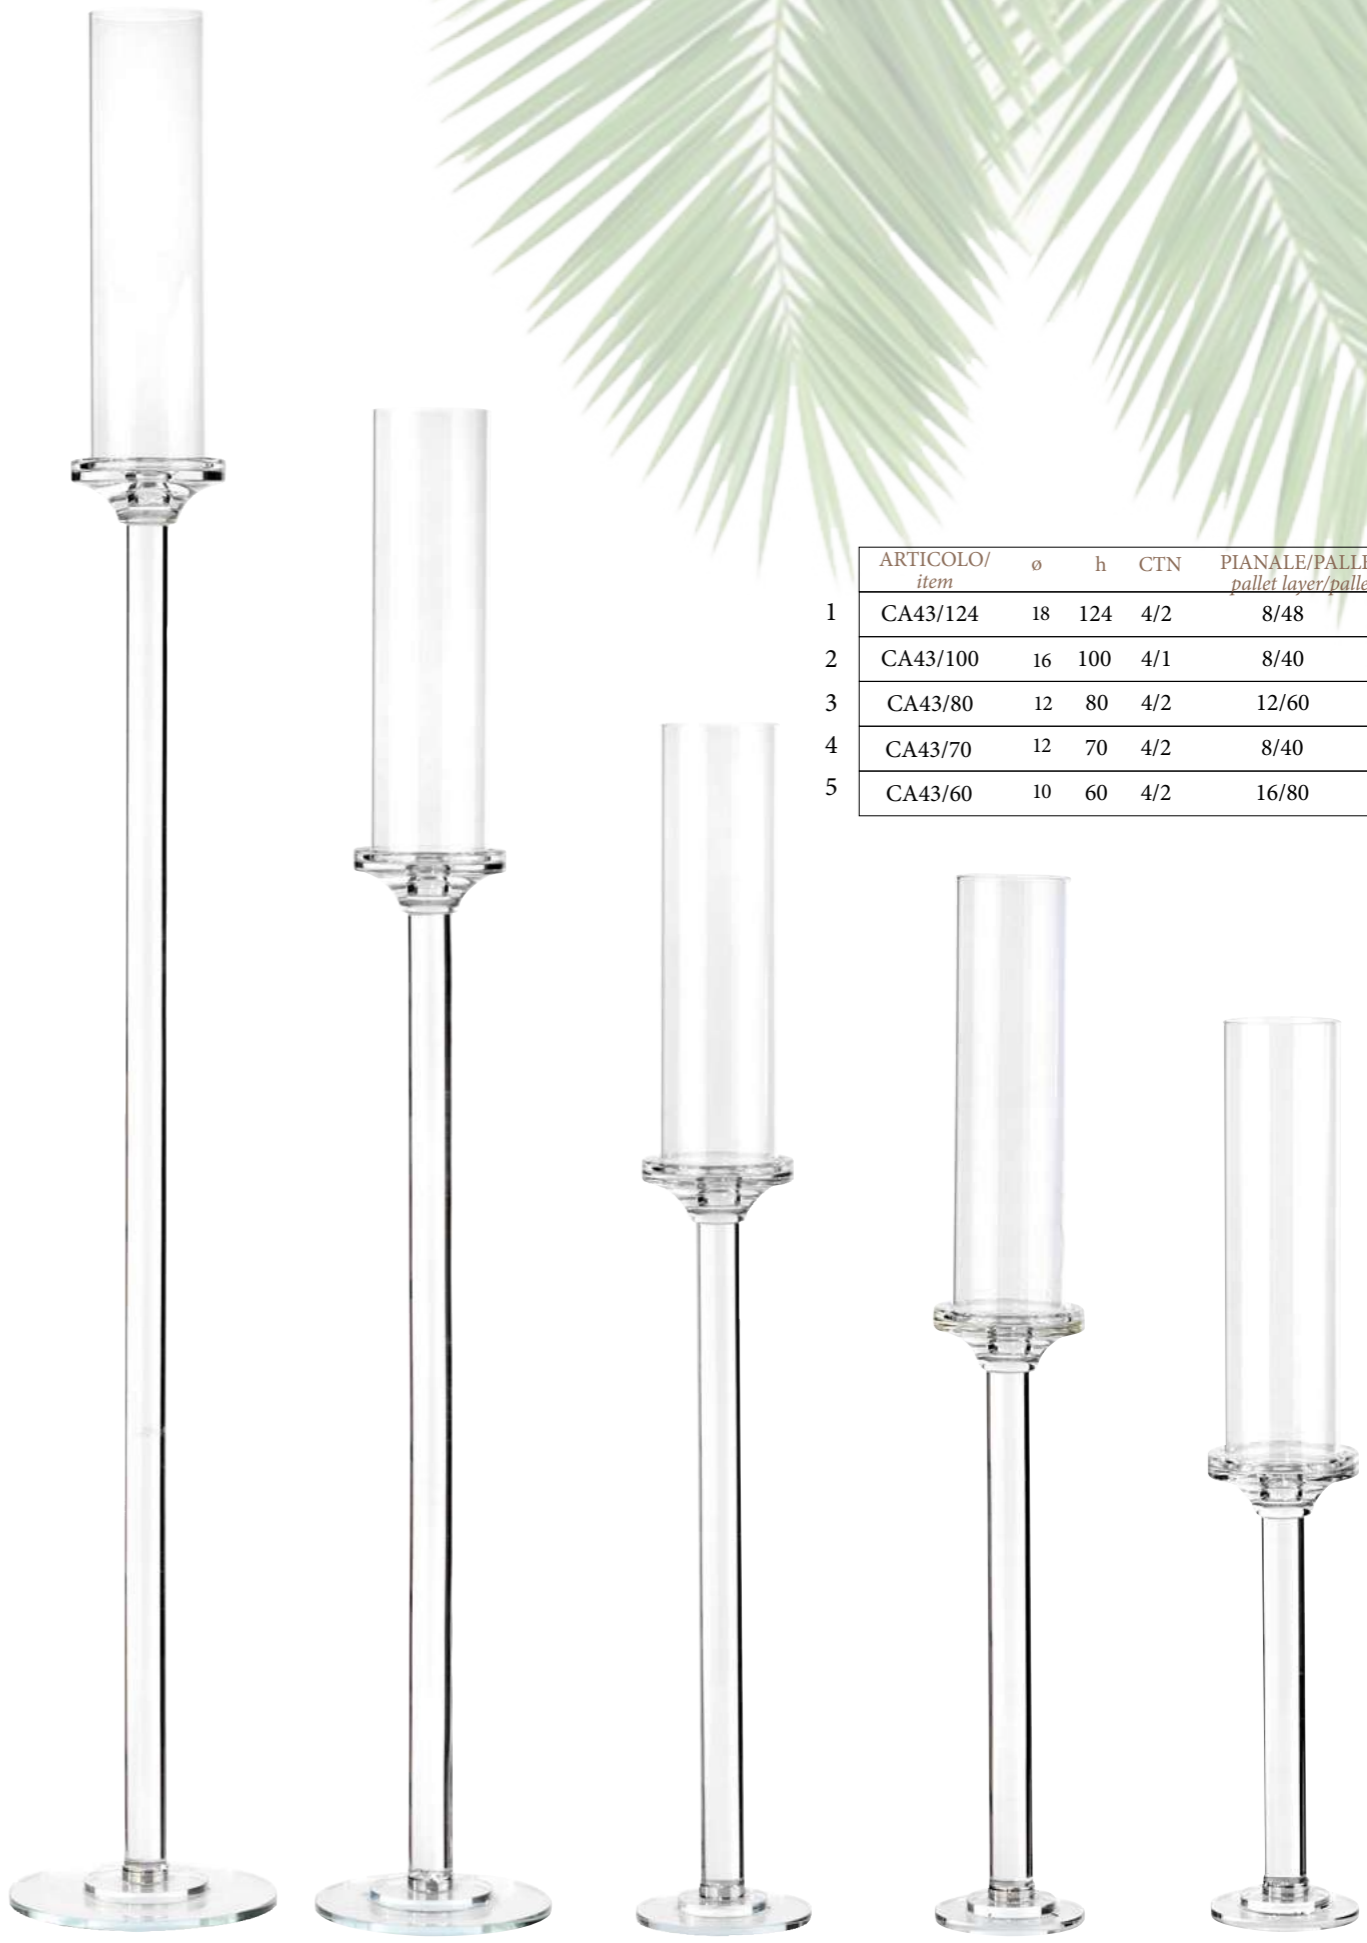

ARTICOLO/ item	ø	h	CTN	PIANALE/PALLET pallet layer/pallet
1	CA43/124	18	124	4/2	8/48
2	CA43/100	16	100	4/1	8/40
3	CA43/80	12	80	4/2	12/60
4	CA43/70	12	70	4/2	8/40
5	CA43/60	10	60	4/2	16/80

1

2

3

4

5